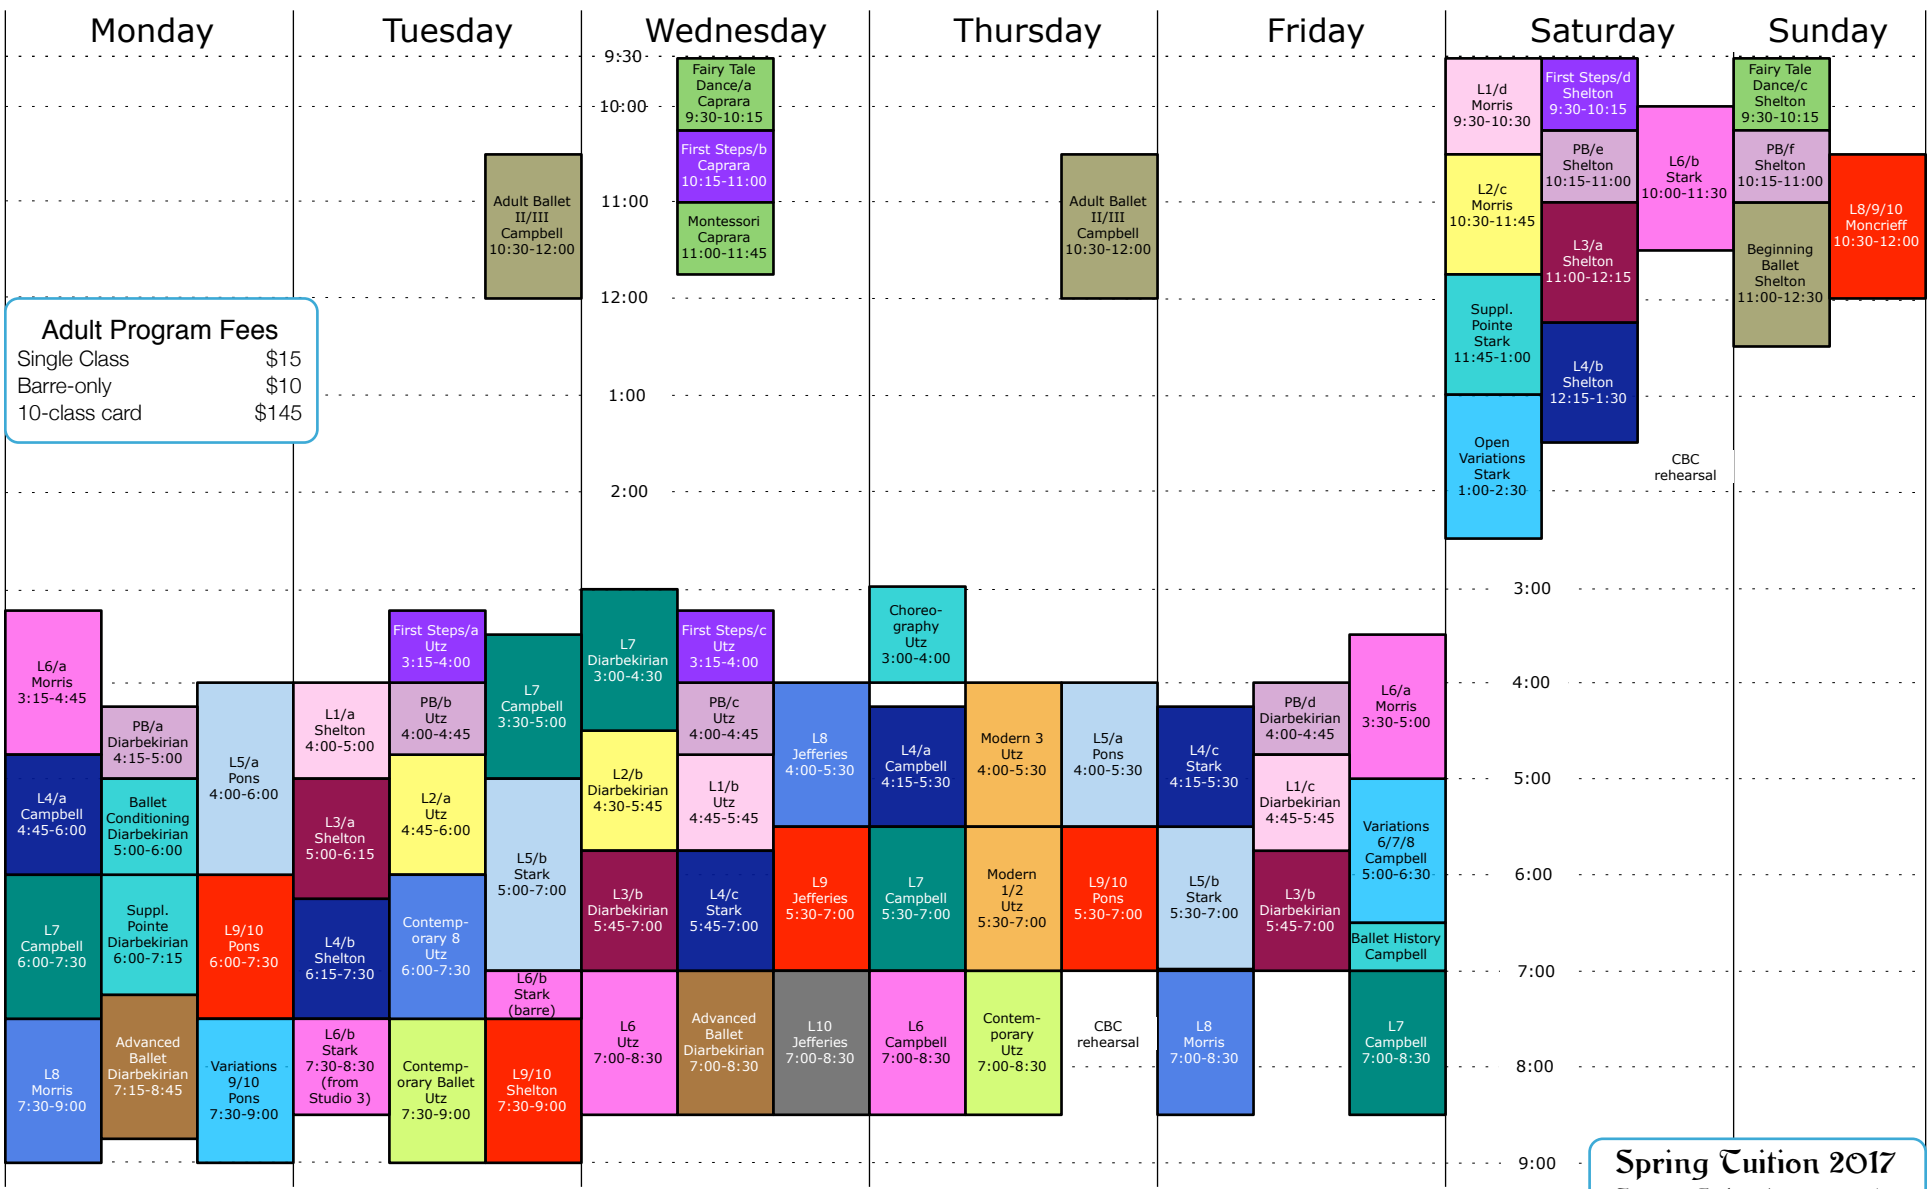

**Adult Program Fees**  
 Single Class \$15  
 Barre-only \$10  
 10-class card \$145

**Spring 2017 Calendar**  
 Spring Term Begins: Monday, January 23  
 Winter Recess: February 20-26  
 Easter (school closed): Sunday, April 16  
 Spring Recess: April 17-23  
 Spring Performance: Sat. & Sun. May 27 & 28  
 Lower School Last Day: Sunday, May 28  
 Memorial Day Holiday: Monday, May 29  
 Upper School Last Day: Monday, June 19  
 Variations & Choreography Recital: Tuesday, June 20